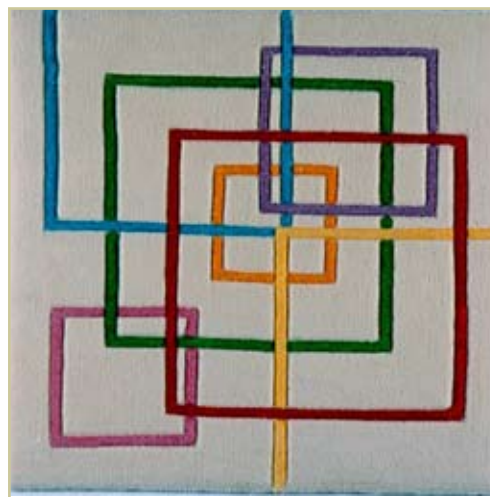

## COLOUR SPLASH 1/2

A collection of modern, handmade rugs and fitted carpets created by Craigie Stockwell's in house design team in luxurious woollen pile with silk highlights and cut and loop

textures. All Craigie Stockwell carpets are available in any size, shape or colour. Special designs can be created to order.

## COLOUR SPLASH 2/2

A collection of modern, handmade rugs and fitted carpets created by Craigie Stockwell's in house design team in luxurious woollen pile with silk highlights and cut and loop

textures. All Craigie Stockwell carpets are available in any size, shape or colour. Special designs can be created to order.

SQUARE

ZIG ZAG

CALYPSO

SALSA

CARNIVAL

SUNDANCE

all designs © John Stockwell