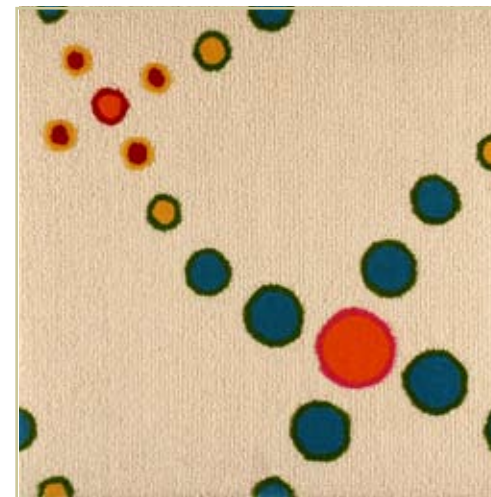

SPACE

all designs © John Stockwell