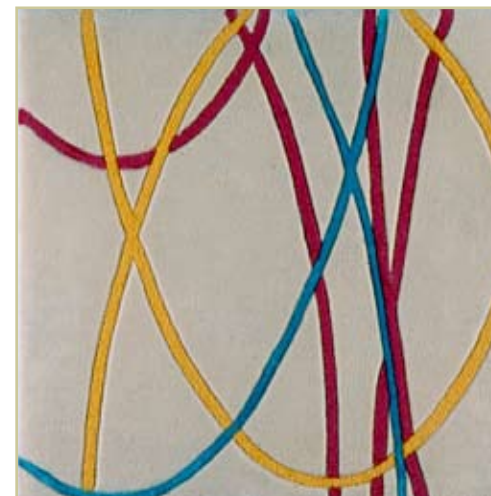

## COLOUR SPLASH 2/2

A collection of modern, handmade rugs and fitted carpets created by Craigie Stockwell's in house design team in luxurious woollen pile with silk highlights and cut and loop

textures. All Craigie Stockwell carpets are available in any size, shape or colour. Special designs can be created to order.

SQUARE

ZIG ZAG

CALYPSO

SALSA

CARNIVAL

SUNDANCE

all designs © John Stockwell